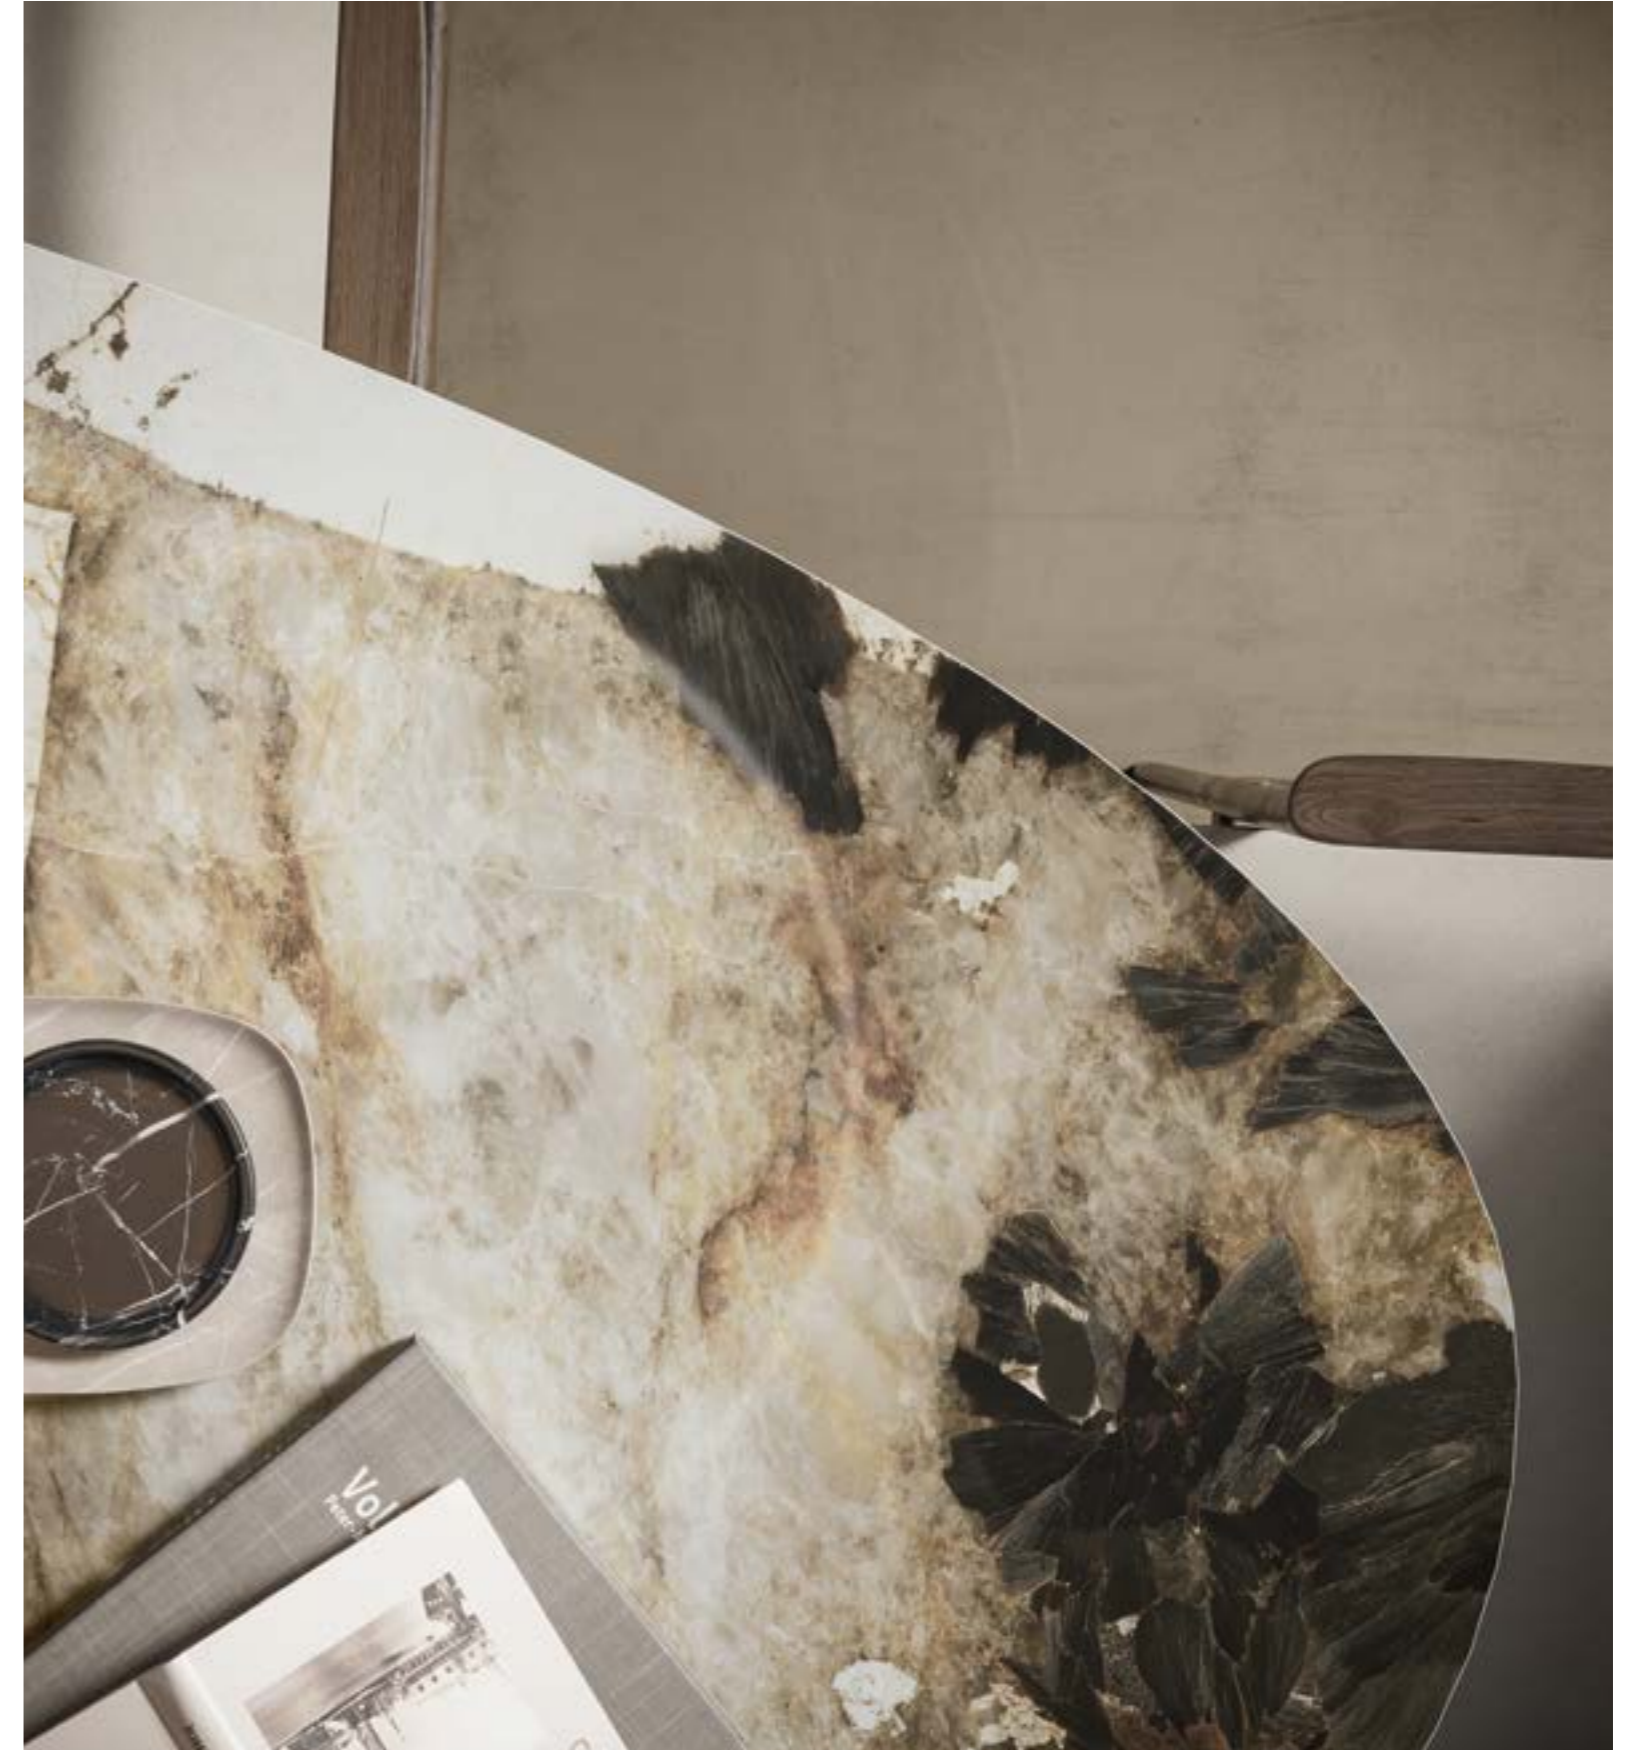

desert soul

wall, furniture
desert soul polished 162 x 324 cm
desert soul bookmatch polished 162 x 324 cm
floor
boost pro taupe hammered 160 x 320 cm

exotic wave

wall, furniture
exotic wave polished 162 x 324 cm
exotic green polished 162 x 324 cm
floor
black atlantis polished Atlas Concorde